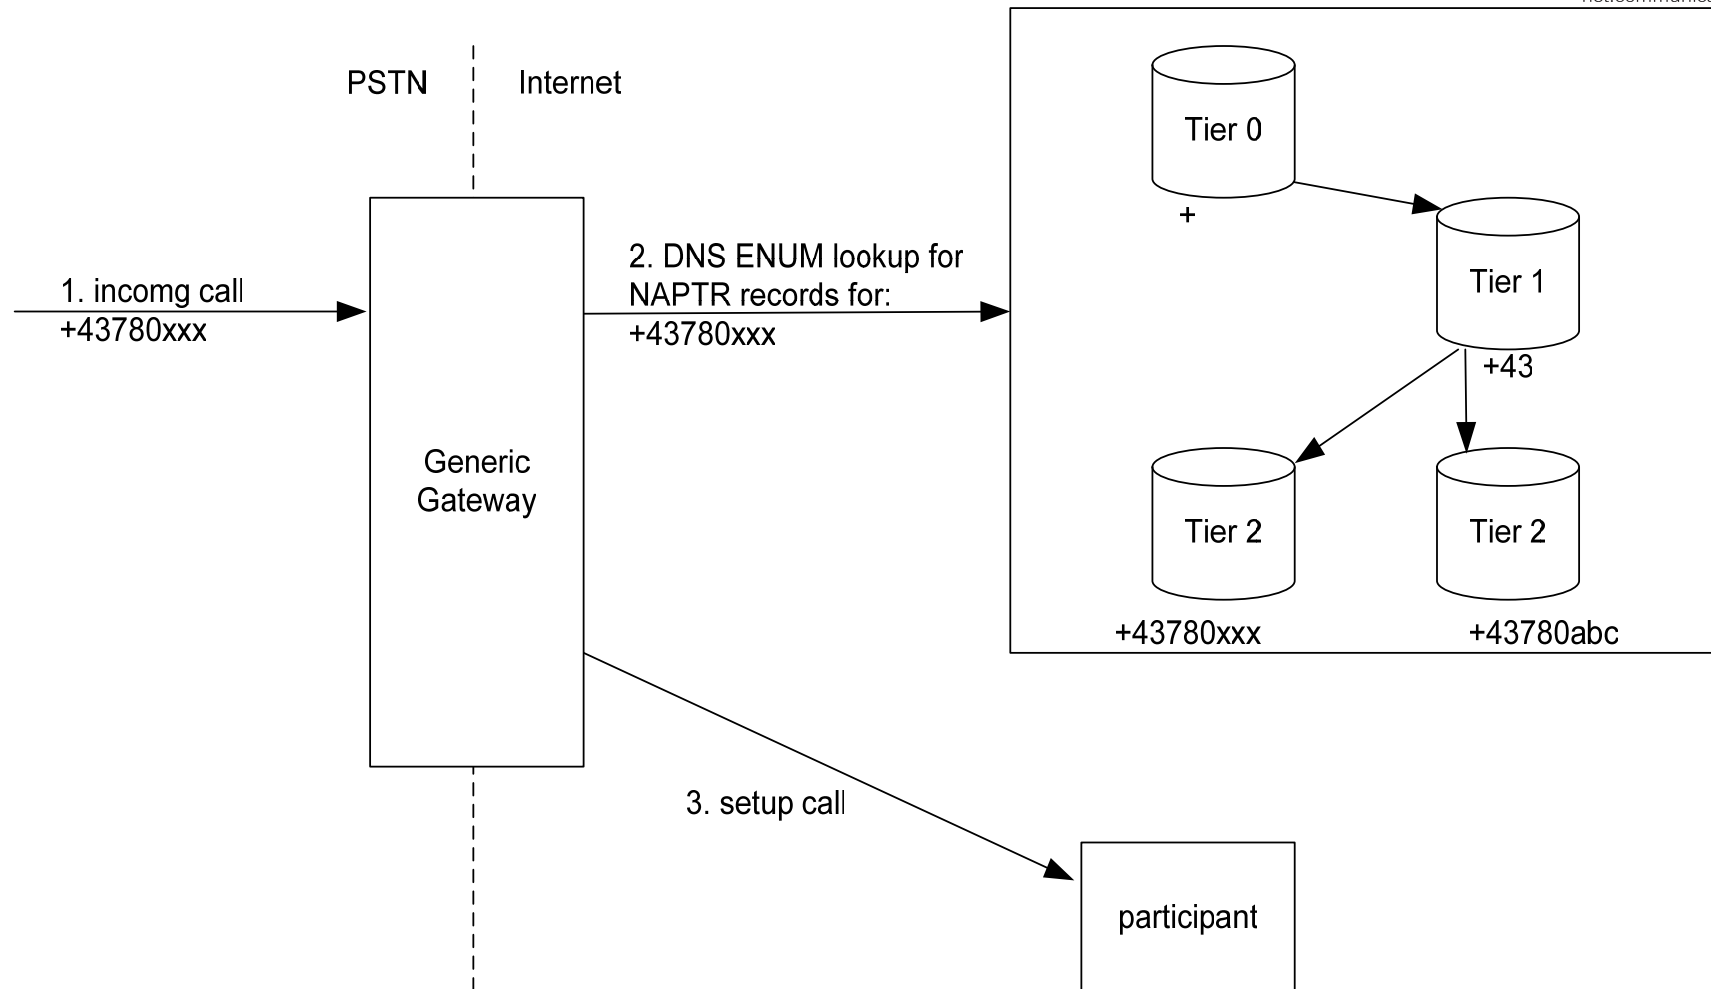

enum.at
net.communications

The Generic Gateway

an ENUM driven PSTN-IP gateway

DI Dr. Klaus Darilion
klaus.darilion@enum.at

The Generic Gateway Concept

enum.at
net.communications

„Generic“

- various protocols
 - SIP
 - H.323
 - SMTP
- various services
 - voice
 - fax
- arbitrary number-blocks
 - 0780
 - 0720
 - 05xxx ...

enum.at
net.communications

Physical Interfaces

Logical Interfaces / Protocols

Generic Gateway Architecture

enum.at
net.communications

Hardware/Software Cisco GW

enum.at
net.communications

- at least one PRA interface and one Fast Ethernet interface
- at least one voice feature card (vfc) module installed (DSPs for VoIP).
- Cisco IOS version
 - IOS (tm) 5300 Software (C5300-JS-M), Version 12.2(13)T3, RELEASE SOFTWARE (fc2)
- Fax onramp application
 - fax_on_vfc_onramp_ap