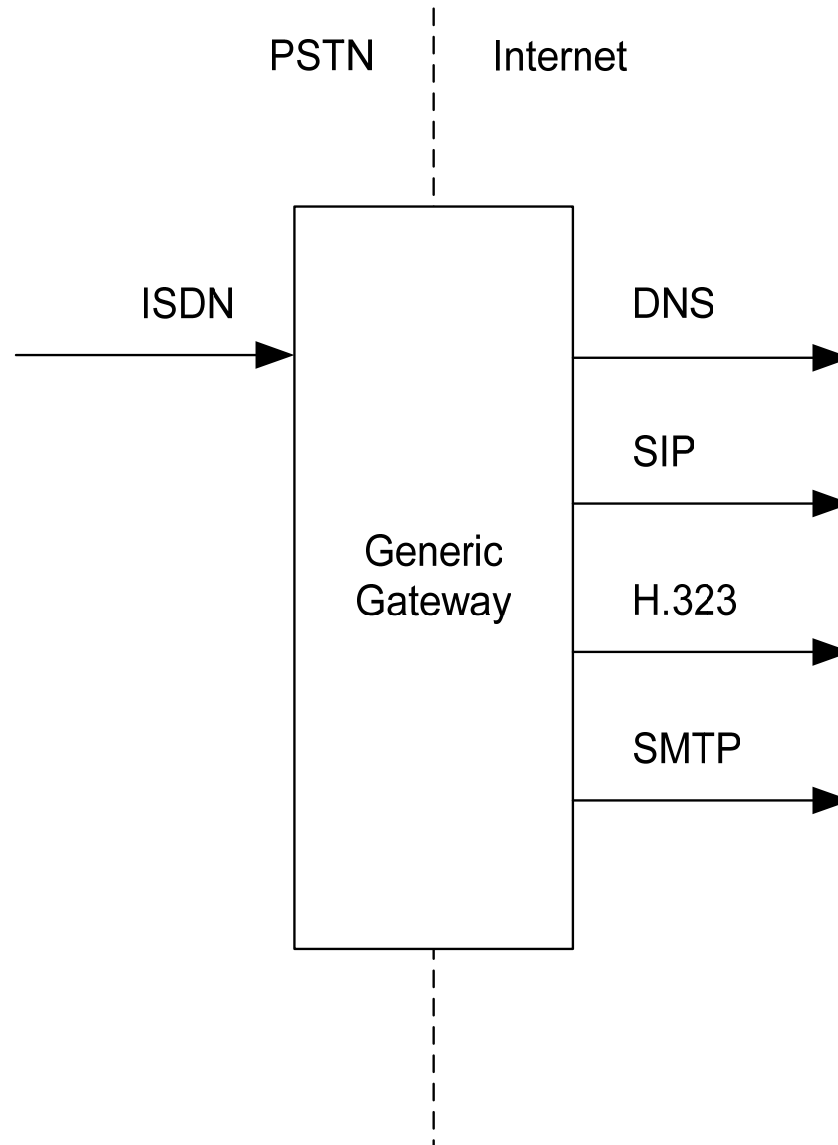

enum.at
net.communications

The Generic Gateway

an ENUM driven PSTN-IP gateway

DI Dr. Klaus Darilion
klaus.darilion@enum.at

The Generic Gateway Concept

enum.at
net.communications

„Generic“

- various protocols
 - SIP
 - H.323
 - SMTP
- various services
 - voice
 - fax
- arbitrary number-blocks
 - 0780
 - 0720
 - 05xxx ...

enum.at
net.communications

Physical Interfaces

Logical Interfaces / Protocols

Generic Gateway Architecture

enum.at
net.communications

Hardware/Software Cisco GW

enum.at
net.communications

- at least one PRA interface and one Fast Ethernet interface
- at least one voice feature card (vfc) module installed (DSPs for VoIP).
- Cisco IOS version
 - IOS (tm) 5300 Software (C5300-JS-M), Version 12.2(13)T3, RELEASE SOFTWARE (fc2)
- Fax onramp application
 - fax_on_vfc_onramp_ap