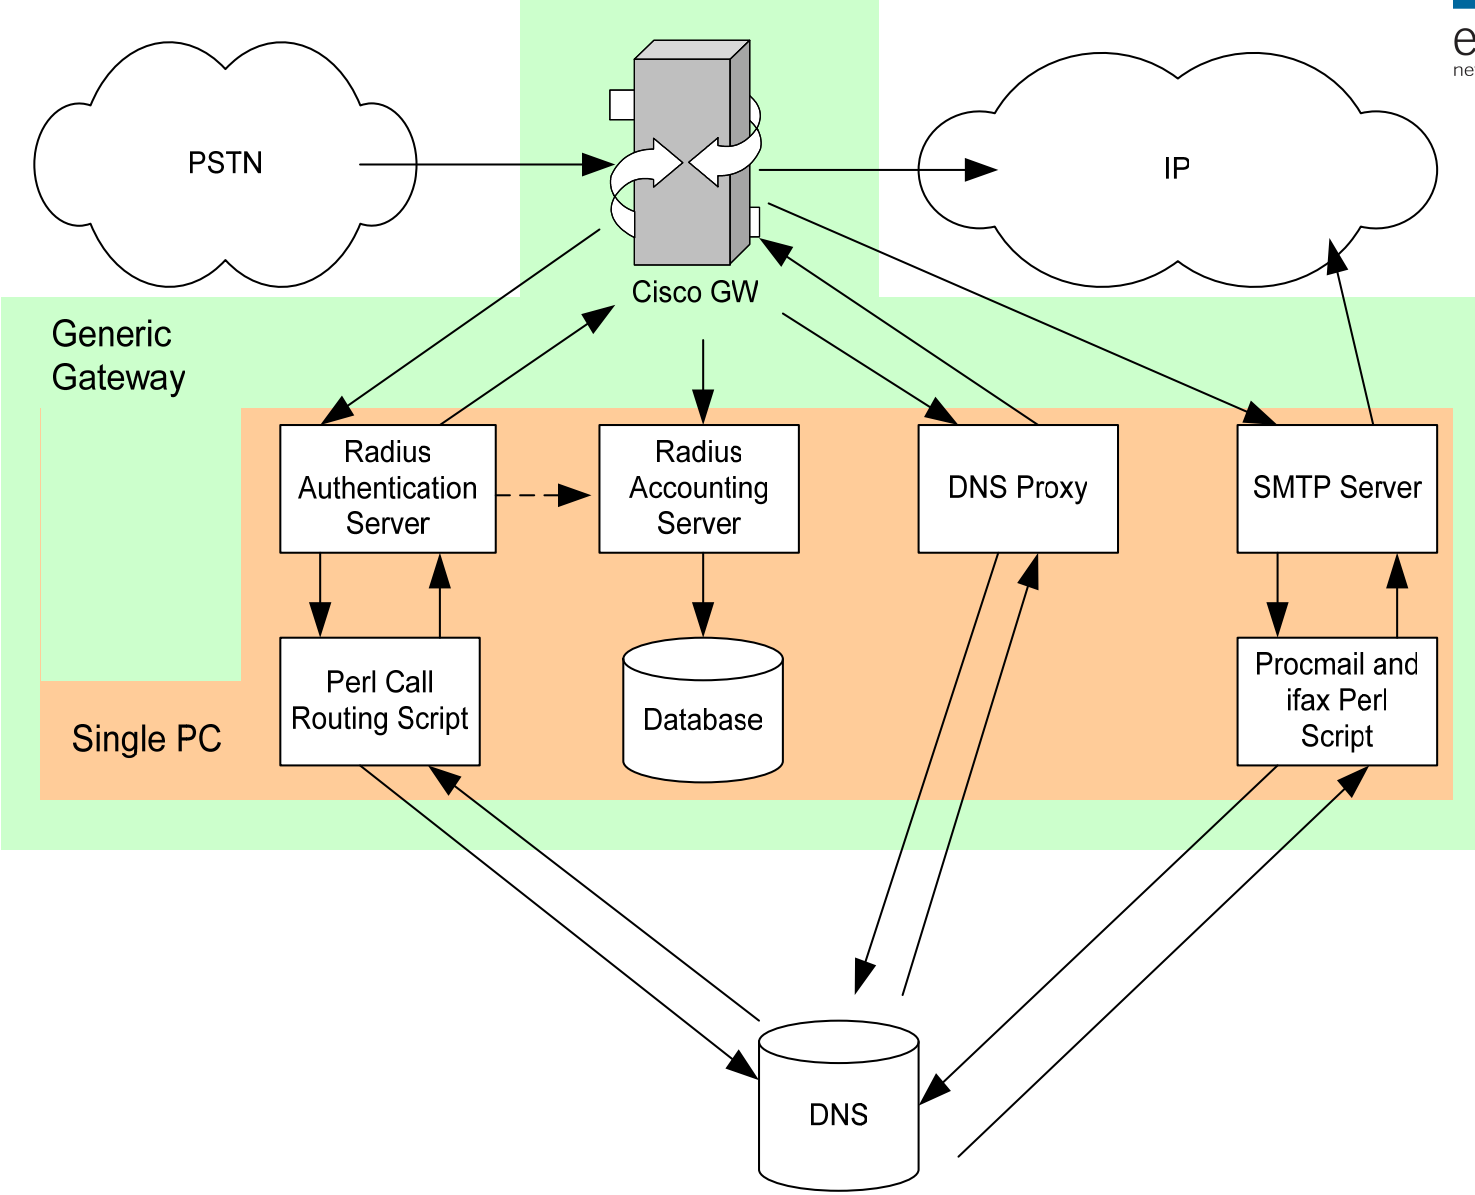

enum.at
net.communications

The Generic Gateway

an ENUM driven PSTN-IP gateway

DI Dr. Klaus Darilion
klaus.darilion@enum.at

The Generic Gateway Concept

enum.at
net.communications

„Generic“

- various protocols
 - SIP
 - H.323
 - SMTP
- various services
 - voice
 - fax
- arbitrary number-blocks
 - 0780
 - 0720
 - 05xxx ...

enum.at
net.communications

Physical Interfaces

Logical Interfaces / Protocols

Generic Gateway Architecture

enum.at
net.communications

Hardware/Software Cisco GW

enum.at
net.communications

- at least one PRA interface and one Fast Ethernet interface
- at least one voice feature card (vfc) module installed (DSPs for VoIP).
- Cisco IOS version
 - IOS (tm) 5300 Software (C5300-JS-M), Version 12.2(13)T3, RELEASE SOFTWARE (fc2)
- Fax onramp application
 - fax_on_vfc_onramp_ap

Hardware/Software Helper PC

enum.at
net.communications

- Standard x86 compatible server hardware
- Operating system: Debian woody 3.0r2 Linux
- Radiator (or any other radius server which supports execution of perl scripts and database accounting)
- Perl (included in Debian distribution)
- Perl enum.pm module
<http://jprs.co.jp/enum/software/ENUM.pm>
- postgresql database (for storing accounting data, included in Debian)
- exim SMTP server (for delivery of fax emails, included in Debian)
- procmail (for email handling, included in Debian)
- dnsproxy to rewrite “old-style” NAPTRs.
- tftpd server (included in Debian)