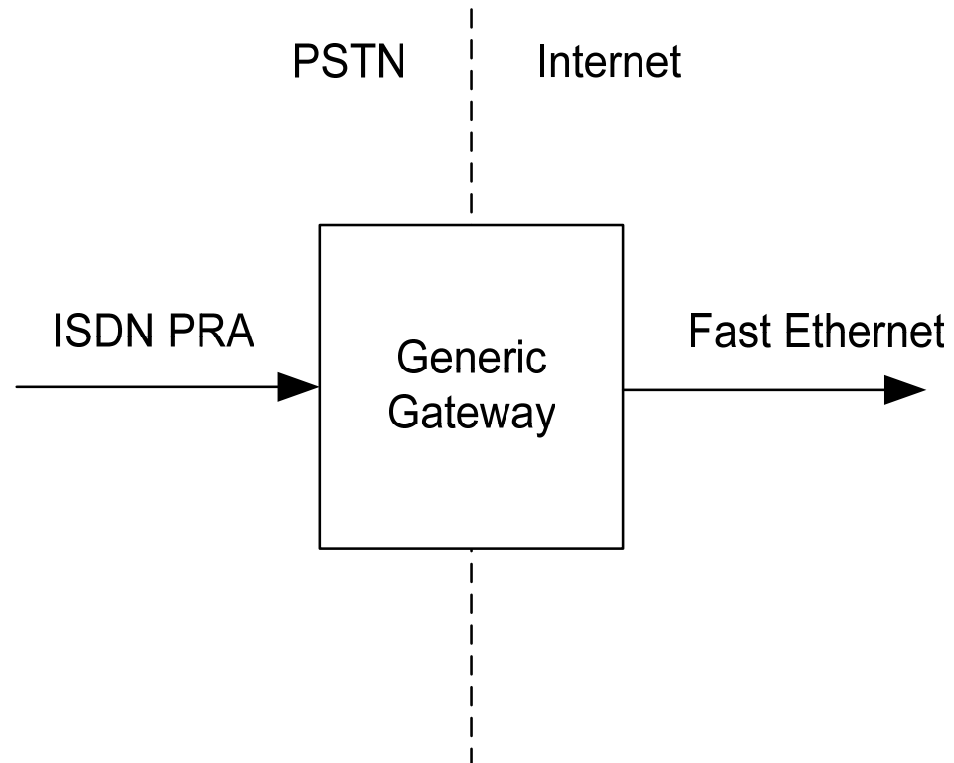

enum.at
net.communications

The Generic Gateway

an ENUM driven PSTN-IP gateway

DI Dr. Klaus Darilion
klaus.darilion@enum.at

The Generic Gateway Concept

enum.at
net.communications

„Generic“

- various protocols
 - SIP
 - H.323
 - SMTP
- various services
 - voice
 - fax
- arbitrary number-blocks
 - 0780
 - 0720
 - 05xxx ...

enum.at
net.communications

Physical Interfaces

Logical Interfaces / Protocols

Generic Gateway Architecture

enum.at
net.communications

Hardware/Software Cisco GW

enum.at
net.communications

- at least one PRA interface and one Fast Ethernet interface
- at least one voice feature card (vfc) module installed (DSPs for VoIP).
- Cisco IOS version
 - IOS (tm) 5300 Software (C5300-JS-M), Version 12.2(13)T3, RELEASE SOFTWARE (fc2)
- Fax onramp application
 - fax_on_vfc_onramp_ap